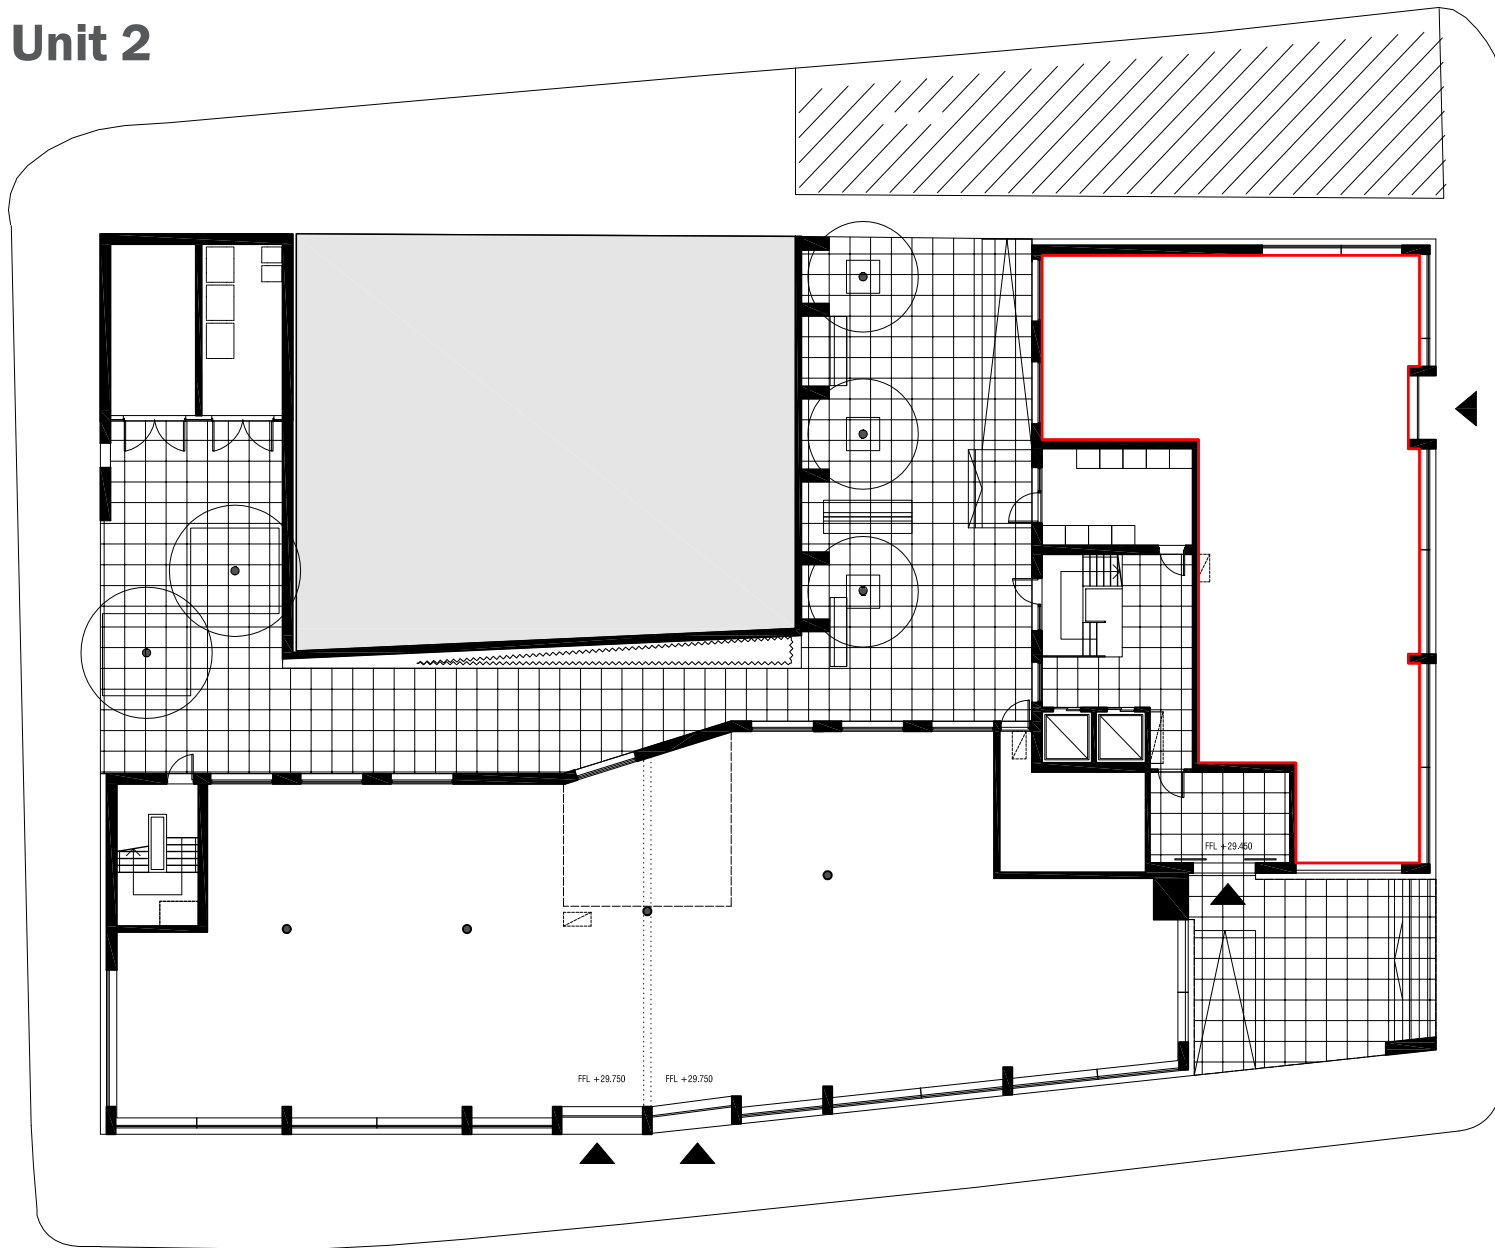

# Unit 2

EAST CROSS STREET

HIGH STREET WEST

FFL +29.750 FFL +29.750

FFL +29.400

Travelodge Sunnside  
Commercial Unit 2  
East Cross Street  
Sunderland