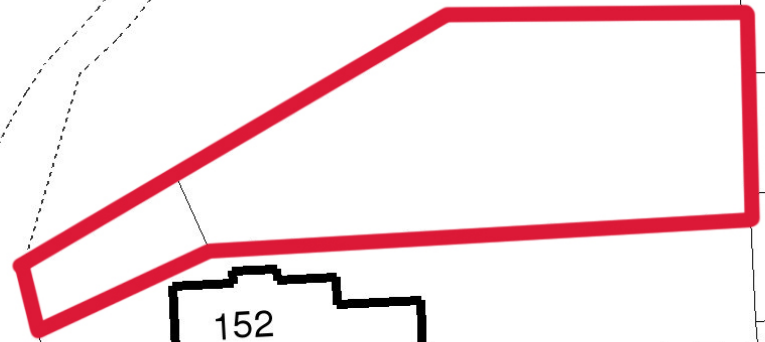

MOAT FARM

45.4m

4

143

19.5m

BELVEDERE ROAD

152

142