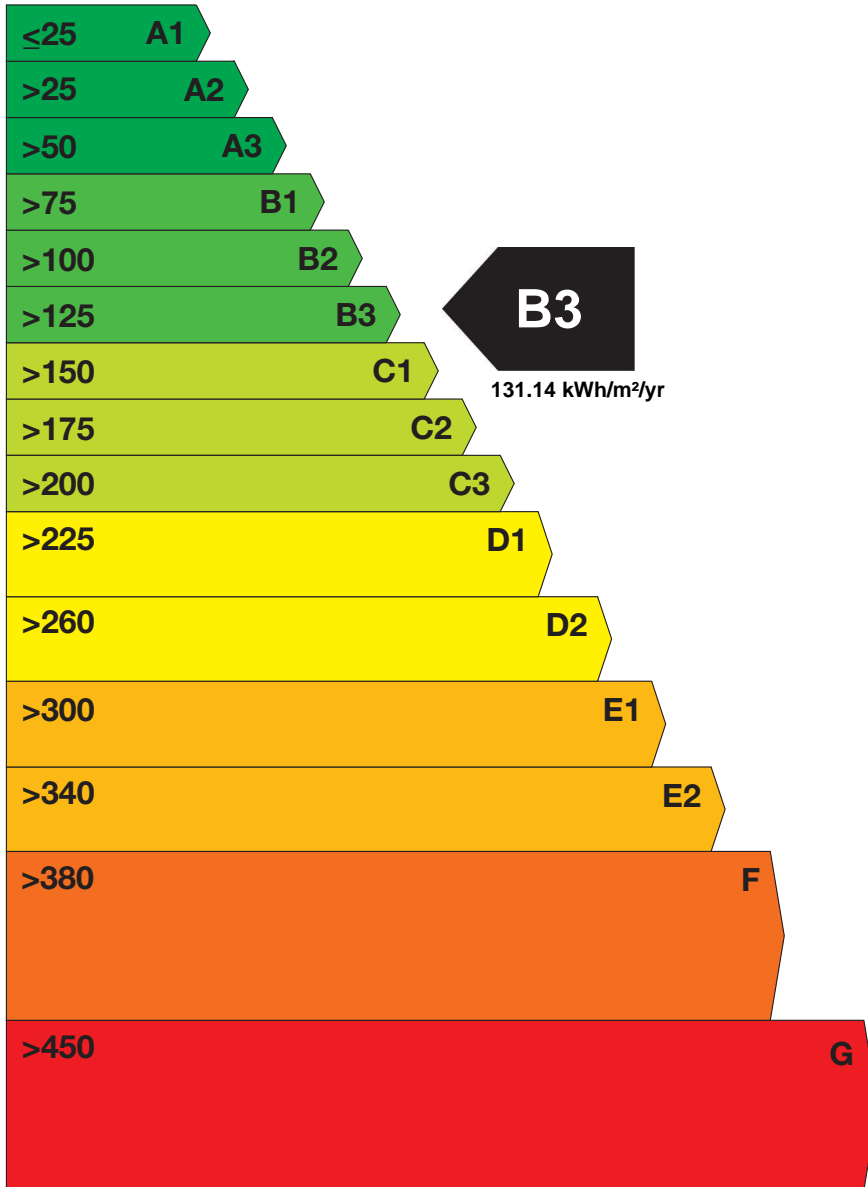

Building Energy Rating (BER)

BER for the building detailed below is:

B3

Address	KARMA RATHANKER PASSAGE WEST CO. CORK
Eircode	T12E7CN
BER Number	103571220
Date of Issue	09/11/2022
Valid Until	09/11/2032
Assessor Number	103589
Assessor Company No	103589

The Building Energy Rating (BER) is an indication of the energy performance of this dwelling. It covers energy use for space heating, water heating, ventilation and lighting, calculated on the basis of standard occupancy. It is expressed as primary energy use per unit floor area per year (kWh/m²/yr).

'A' rated properties are the most energy efficient and will tend to have the lowest energy bills.

Building Energy Rating kWh/m²/yr MOST EFFICIENT

131.14 kWh/m²/yr

Carbon Dioxide (CO₂) Emissions Indicator kgCO₂/m²/yr