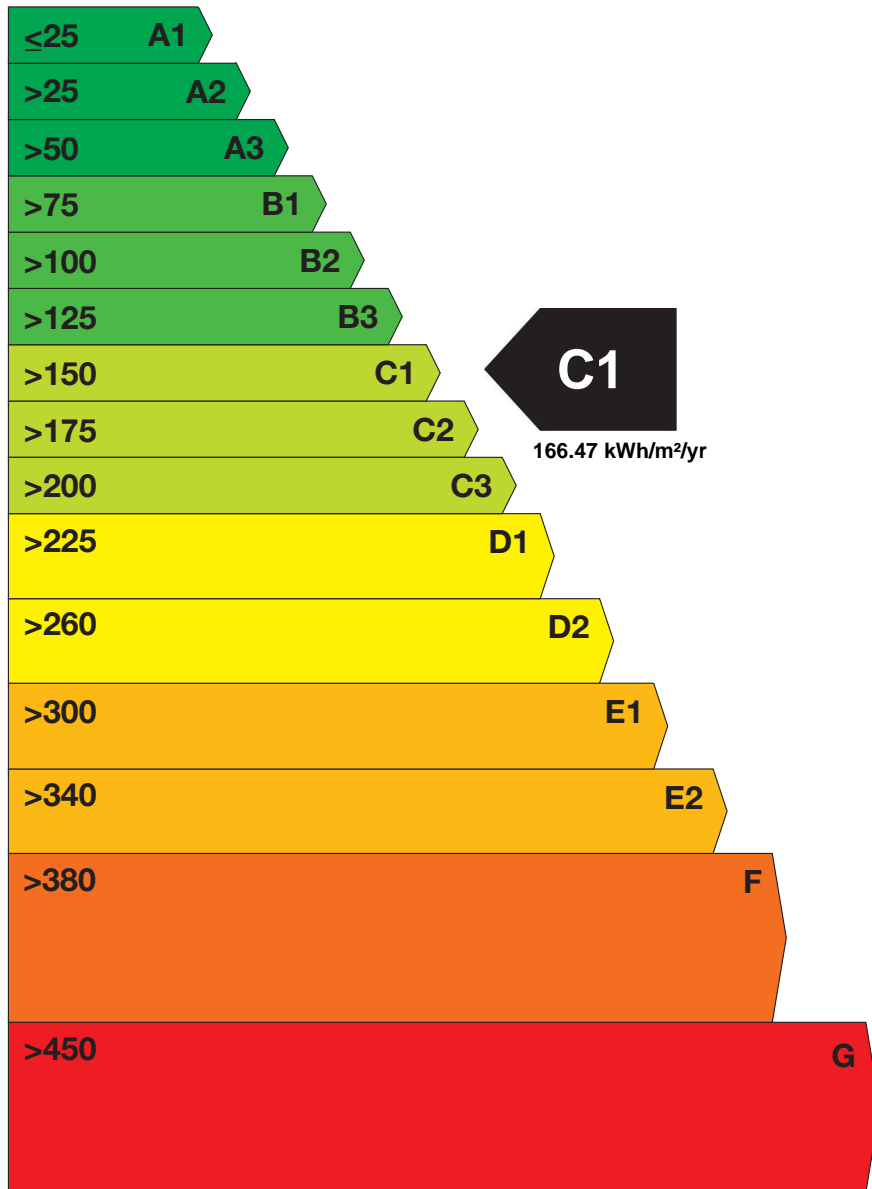

Building Energy Rating (BER)

BER for the building detailed below is:

C1

Address 16 CASTLEVIEW
LITTLE ISLAND
CO. CORK

Eircode T45DD79

BER Number 101336469

Date of Issue 11/08/2024

Valid Until 11/08/2034

Assessor Number 102427

Assessor Company No 102427

The Building Energy Rating (BER) is an indication of the energy performance of this dwelling. It covers energy use for space heating, water heating, ventilation and lighting, calculated on the basis of standard occupancy. It is expressed as primary energy use per unit floor area per year (kWh/m²/yr).

'A' rated properties are the most energy efficient and will tend to have the lowest energy bills.

Building Energy Rating kWh/m²/yr MOST EFFICIENT

LEAST EFFICIENT

Carbon Dioxide (CO₂) Emissions Indicator kgCO₂/m²/yr