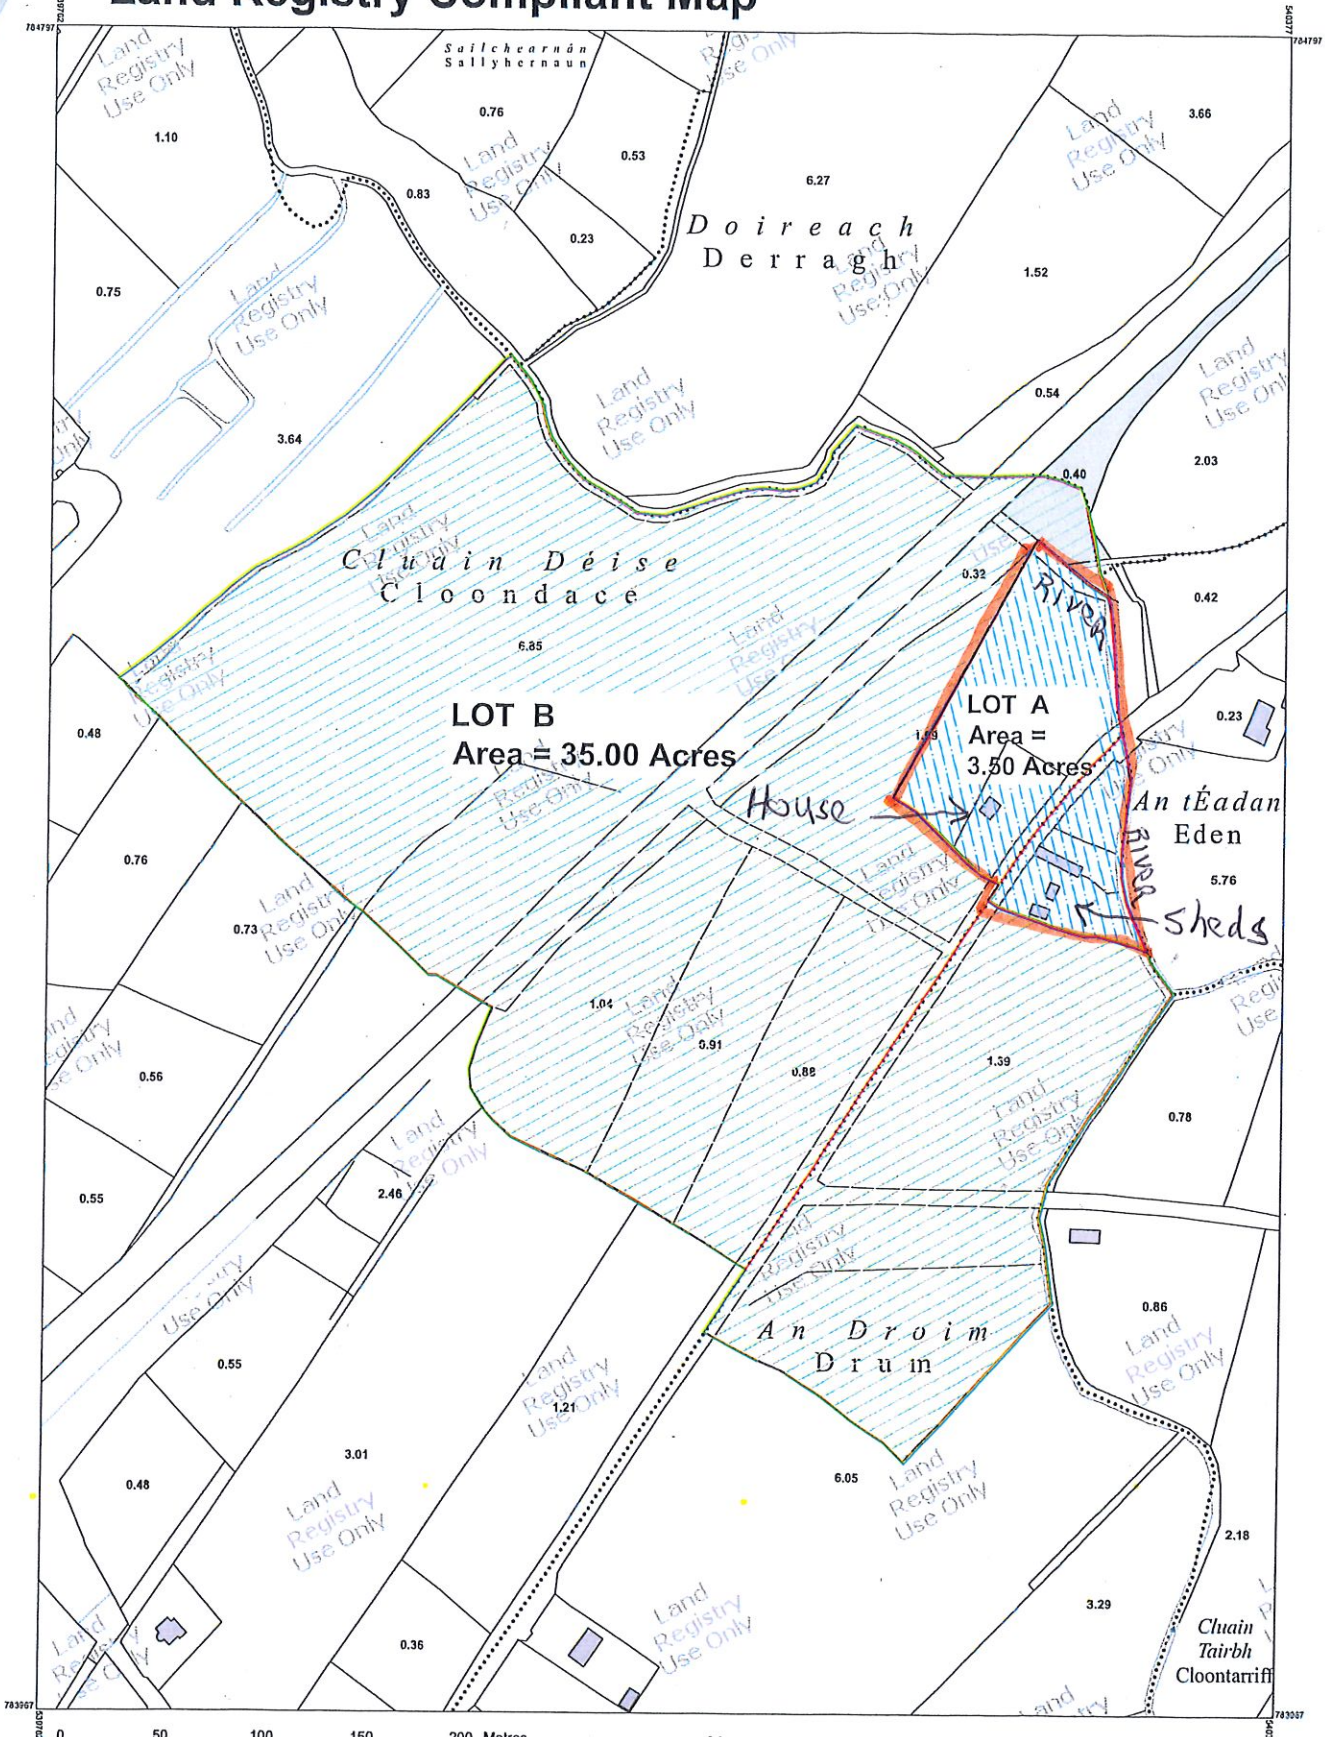

Land Registry Compliant Map

COMPILED AND PUBLISHED BY:
Tailte Éireann,
Phoenix Park,
Dublin 8,
Ireland.
D08F6E4

No part of this publication may be copied, reproduced or transmitted in any form or by any means without the prior written permission of the copyright owner.

This topographic map does not show legal property boundaries, nor does it show ownership of physical features.

The representation on this map of a road, track or footpath is not evidence of the existence of a right of way.

© Tailte Éireann, 2024.
All rights reserved.

CENTRE COORDINATES:
ITM 540070,784382

ORDER NO.:
50413353_1

PUBLISHED:
27/07/2024

MAP SERIES:
1:5,000
1:2,500
1:5,000

MAP SHEETS:
2088
2088-D
2089

CAPTURE RESOLUTION:
The map objects are only accurate to the resolution at which they were captured. Output scale is not indicative of data capture scale. Further information is available at: www.tailte.ie; search 'Capture Resolution'

LEGEND:
To view the legend visit www.tailte.ie and search for 'Large Scale Legend'

Tailte Éireann