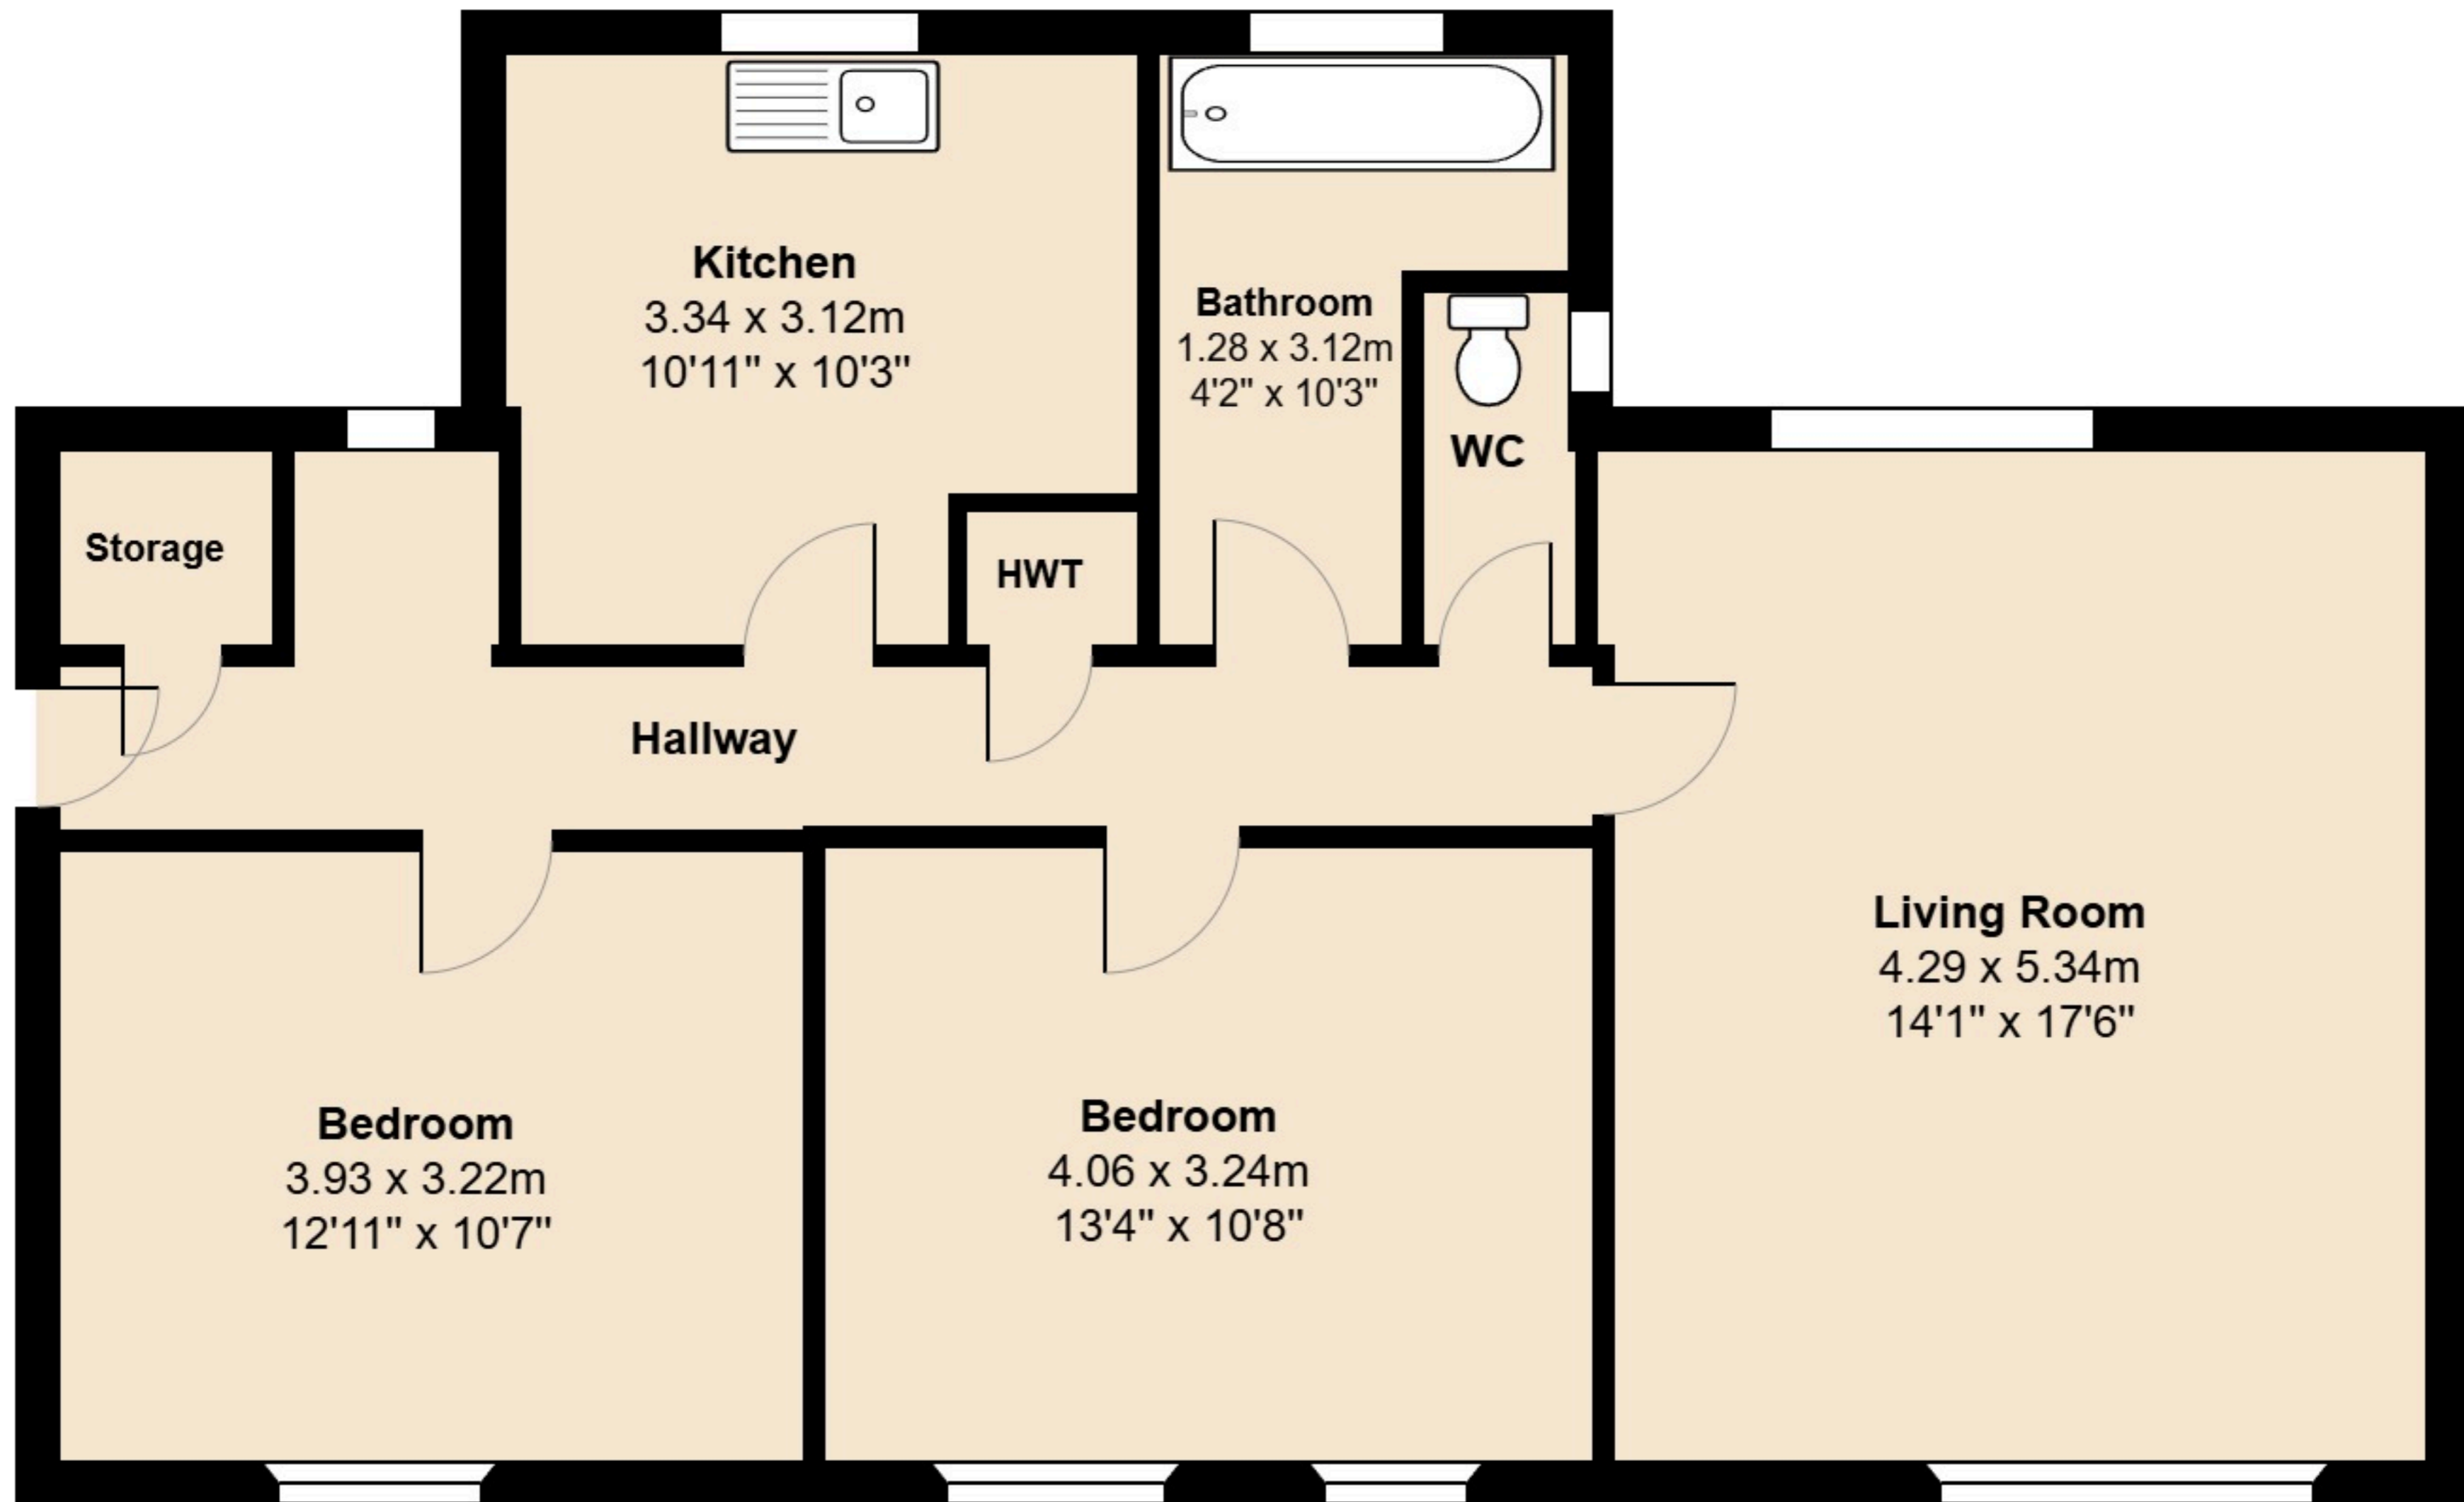

22, Duffryn, Hollinswood, Telford, TF3 2BU

Total Area: 78.7 m² ... 847 ft²

All measurements are approximate and for display purposes only