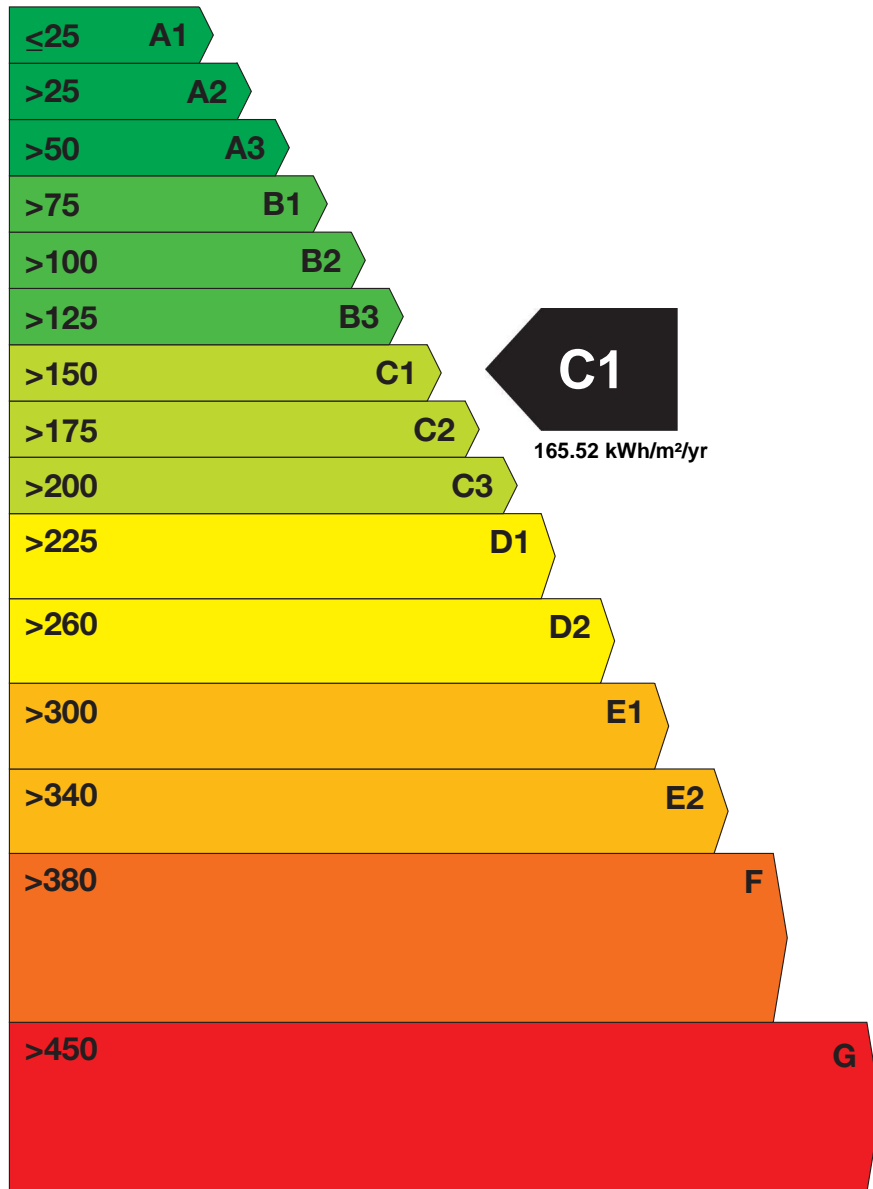

Building Energy Rating (BER)

BER for the building detailed below is:

C1

Address 2 ALT UPPER
CASTLEFIN
CO. DONEGAL

Eircode F93V5R2

BER Number 119177806

Date of Issue 24/02/2026

Valid Until 24/02/2036

Assessor Number 100064

Assessor Company No 100064

The Building Energy Rating (BER) is an indication of the energy performance of this dwelling. It covers energy use for space heating, water heating, ventilation and lighting, calculated on the basis of standard occupancy. It is expressed as primary energy use per unit floor area per year (kWh/m²/yr).

'A' rated properties are the most energy efficient and will tend to have the lowest energy bills.

Building Energy Rating kWh/m²/yr MOST EFFICIENT

165.52 kWh/m²/yr

Carbon Dioxide (CO₂) Emissions Indicator kgCO₂/m²/yr