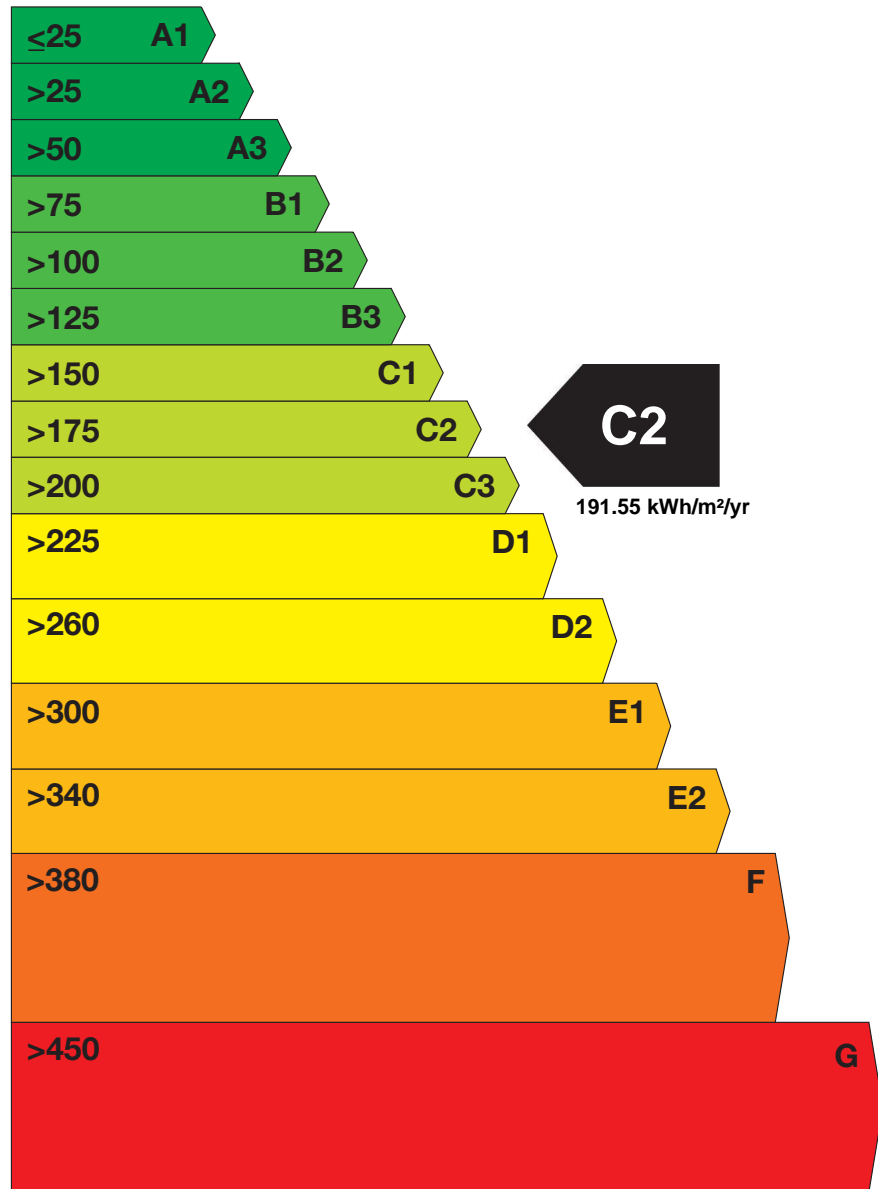

# Building Energy Rating (BER)

BER for the building detailed below is:

**C2**

Address 9 RADHARC NA MARA  
DOWNINGS  
CO. DONEGAL

BER Number 109085696

Date of Issue 20/09/2016

Valid Until 20/09/2026

Assessor Number 105529

Assessor Company No 105529

The Building Energy Rating (BER) is an indication of the energy performance of this dwelling. It covers energy use for space heating, water heating, ventilation and lighting, calculated on the basis of standard occupancy. It is expressed as primary energy use per unit floor area per year (kWh/m<sup>2</sup>/yr).

'A' rated properties are the most energy efficient and will tend to have the lowest energy bills.

## Building Energy Rating kWh/m<sup>2</sup>/yr MOST EFFICIENT

191.55 kWh/m<sup>2</sup>/yr