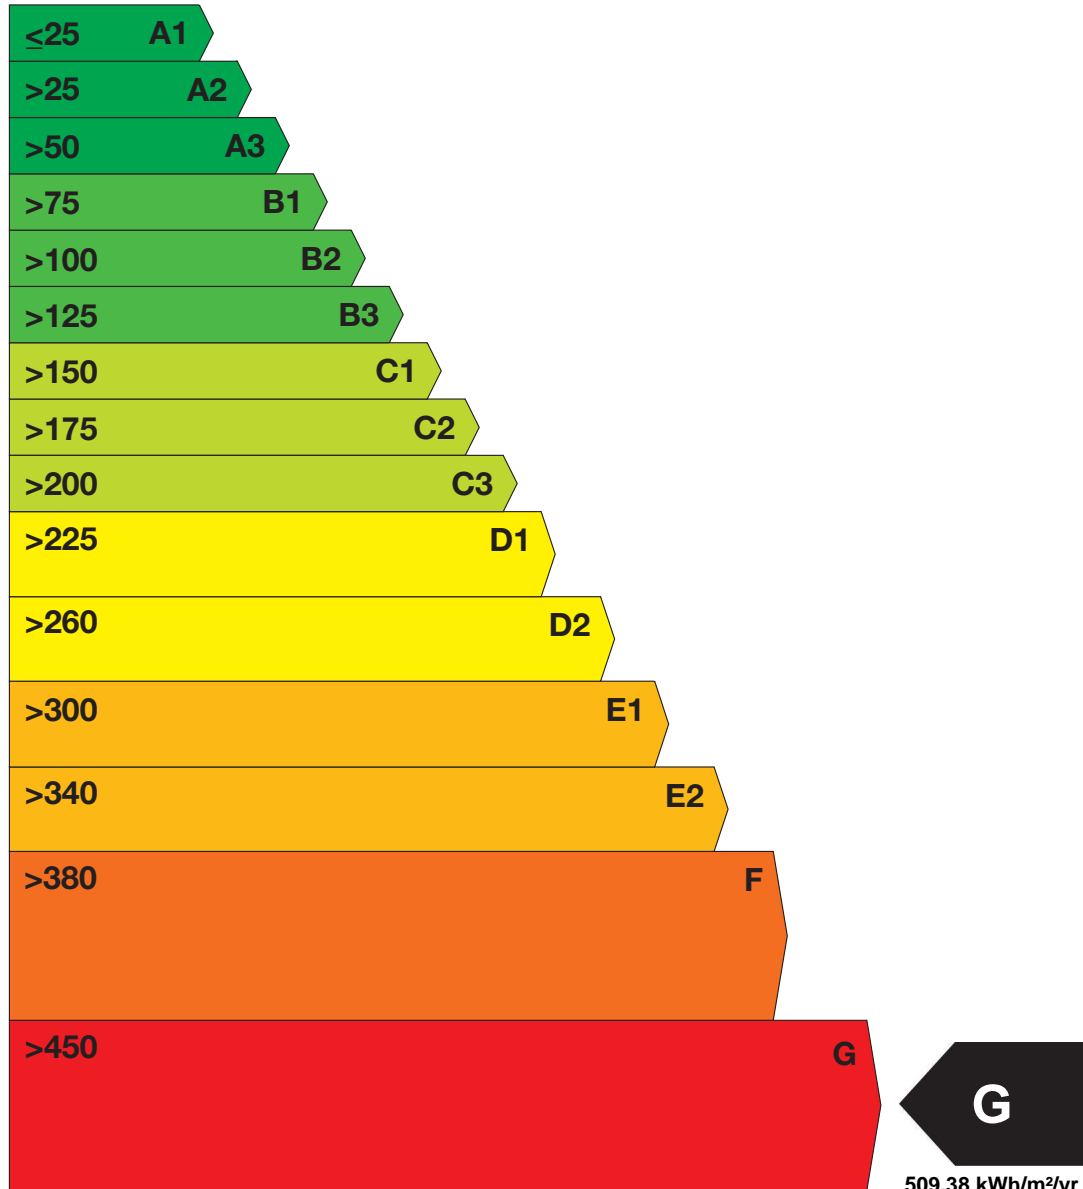

Building Energy Rating (BER)

BER for the building detailed below is:

G

Address KILLALLY WEST
KILWORTH
CO. CORK

Eircode P61AX74

BER Number 118097195

Date of Issue 18/01/2025

Valid Until 18/01/2035

Assessor Number 108846

Assessor Company No 108845

The Building Energy Rating (BER) is an indication of the energy performance of this dwelling. It covers energy use for space heating, water heating, ventilation and lighting, calculated on the basis of standard occupancy. It is expressed as primary energy use per unit floor area per year (kWh/m²/yr).

'A' rated properties are the most energy efficient and will tend to have the lowest energy bills.

Building Energy Rating kWh/m²/yr MOST EFFICIENT

LEAST EFFICIENT

Carbon Dioxide (CO₂) Emissions Indicator kgCO₂/m²/yr