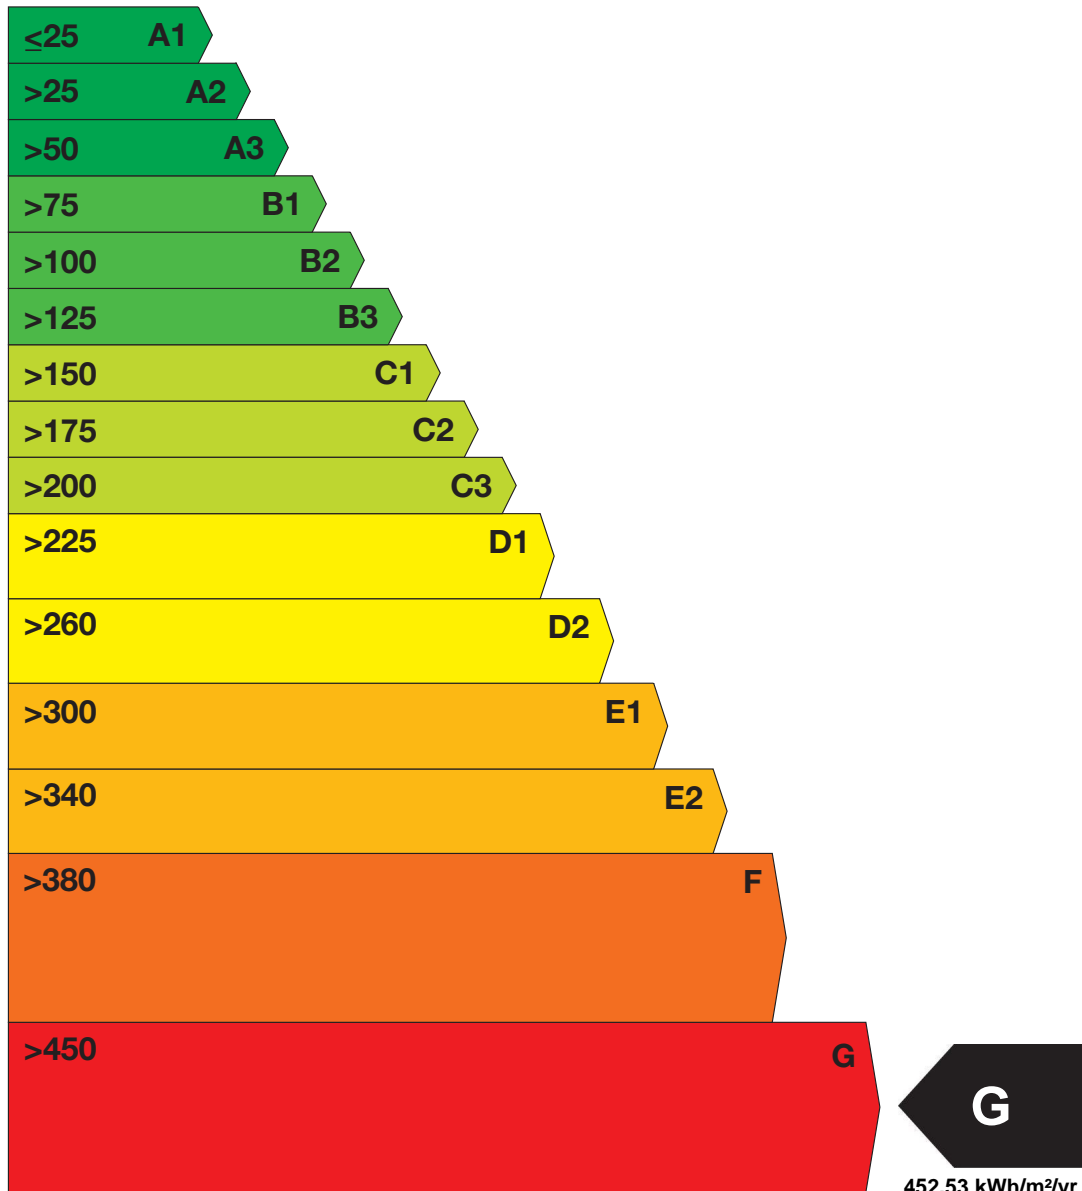

Building Energy Rating (BER)

BER for the building detailed below is:

G

Address GLENMAKEE
CARNDONAGH
CO. DONEGAL

Eircode F93RHW3

BER Number 113133482

Date of Issue 12/07/2020

Valid Until 12/07/2030

Assessor Number 101014

Assessor Company No 101014

The Building Energy Rating (BER) is an indication of the energy performance of this dwelling. It covers energy use for space heating, water heating, ventilation and lighting, calculated on the basis of standard occupancy. It is expressed as primary energy use per unit floor area per year (kWh/m²/yr).

'A' rated properties are the most energy efficient and will tend to have the lowest energy bills.

Building Energy Rating kWh/m²/yr MOST EFFICIENT

Carbon Dioxide (CO₂) Emissions Indicator kgCO₂/m²/yr

BEST
0