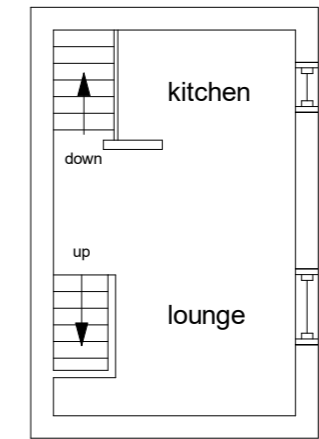

Ground floor

First floor

Second floor

Right of way

1 Site Location Plan Siop
1 : 1250

2 Floor Plans Siop 1
1 : 100

9 Pine Tree close
Burry port
Carmarthenshire
SA16 0TF

TEL 01554833725
07837594671