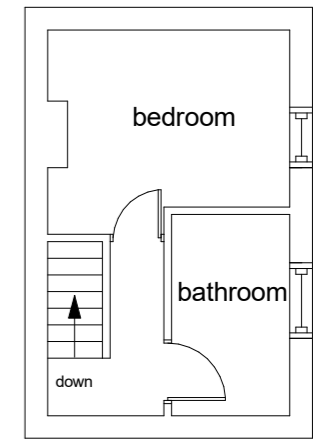

Ground floor

First floor

Second floor

Right of way

1 Site Location Plan Siop
1 : 1250

2 Floor Plans Siop 1
1 : 100

9 Pine Tree close
Burry port
Carmarthenshire
SA16 0TF

TEL 01554833725
07837594671