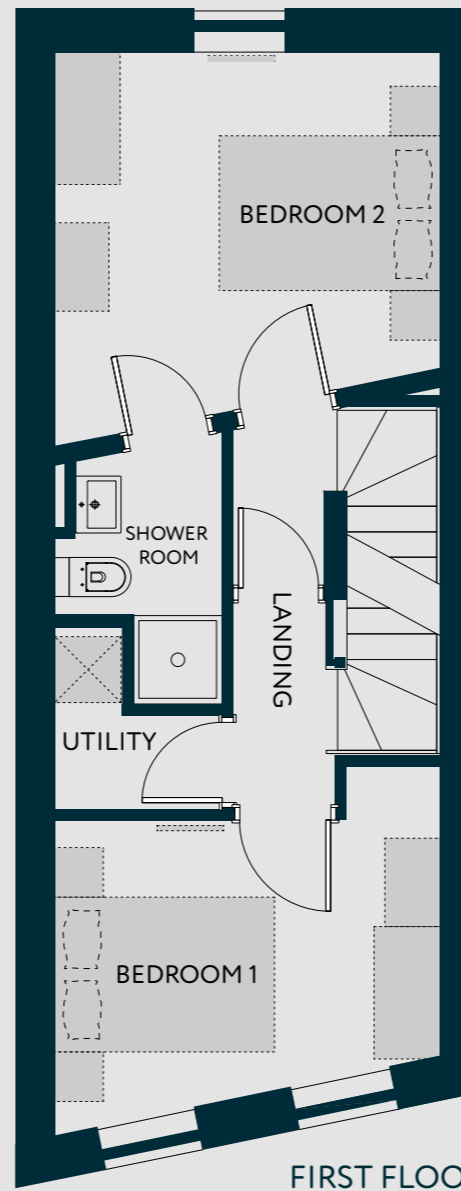

GROUND FLOOR

FIRST FLOOR

SECOND FLOOR

**Sitting Room** - 3.50m x 3.47m

**Bedroom 1** - 3.50m x 2.88m

**Bedroom 2** - 3.50m x 3.58m

**Bathroom 3** - 3.50m x 2.65m

All measurements taken from the widest point in a room.

**Kitchen Dining** - 6.09m x 2.25m

**Shower Room** - 1.53m x 2.16m

**Bathroom** - 1.50m x 3.15m

Ceilings in the new build houses are typically 2.4m high. There are some instances where ceiling heights may vary. Please enquire for more information on this.