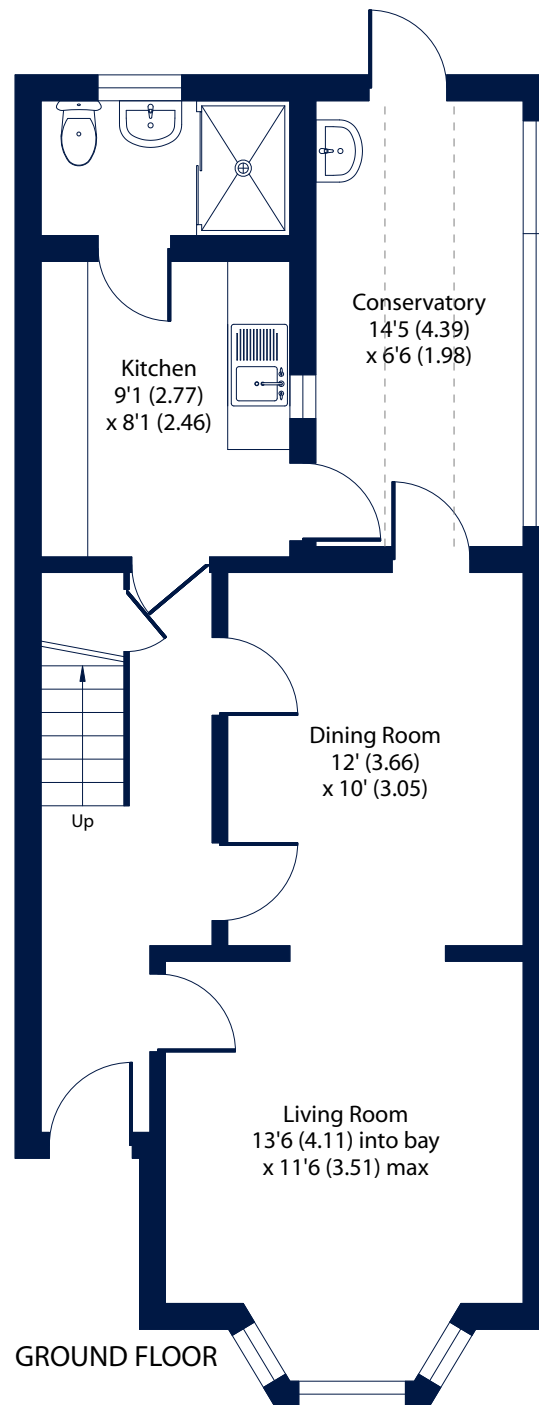

De Beauvoir Road, Reading, Berkshire, RG1

Approximate Area = 1039 sq ft / 96.5 sq m

For identification only - Not to scale

Floor plan produced in accordance with RICS Property Measurement Standards incorporating International Property Measurement Standards (IPMS2 Residential). © nchecon 2024. Produced for Romans. REF: 1095641