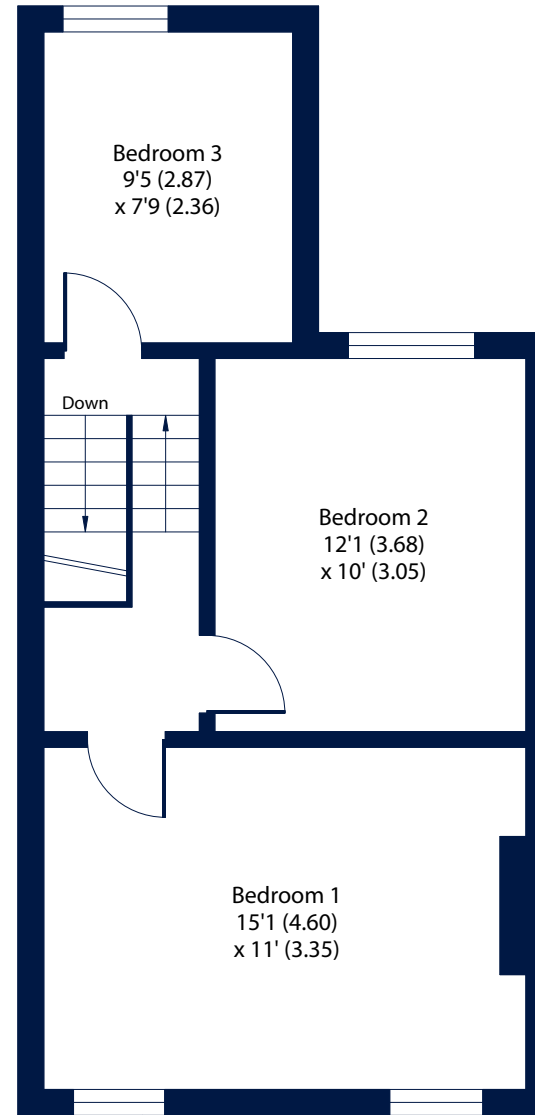

De Beauvoir Road, Reading, Berkshire, RG1

Approximate Area = 1039 sq ft / 96.5 sq m

For identification only - Not to scale

Floor plan produced in accordance with RICS Property Measurement Standards incorporating International Property Measurement Standards (IPMS2 Residential). © nchecon 2024. Produced for Romans. REF: 1095641