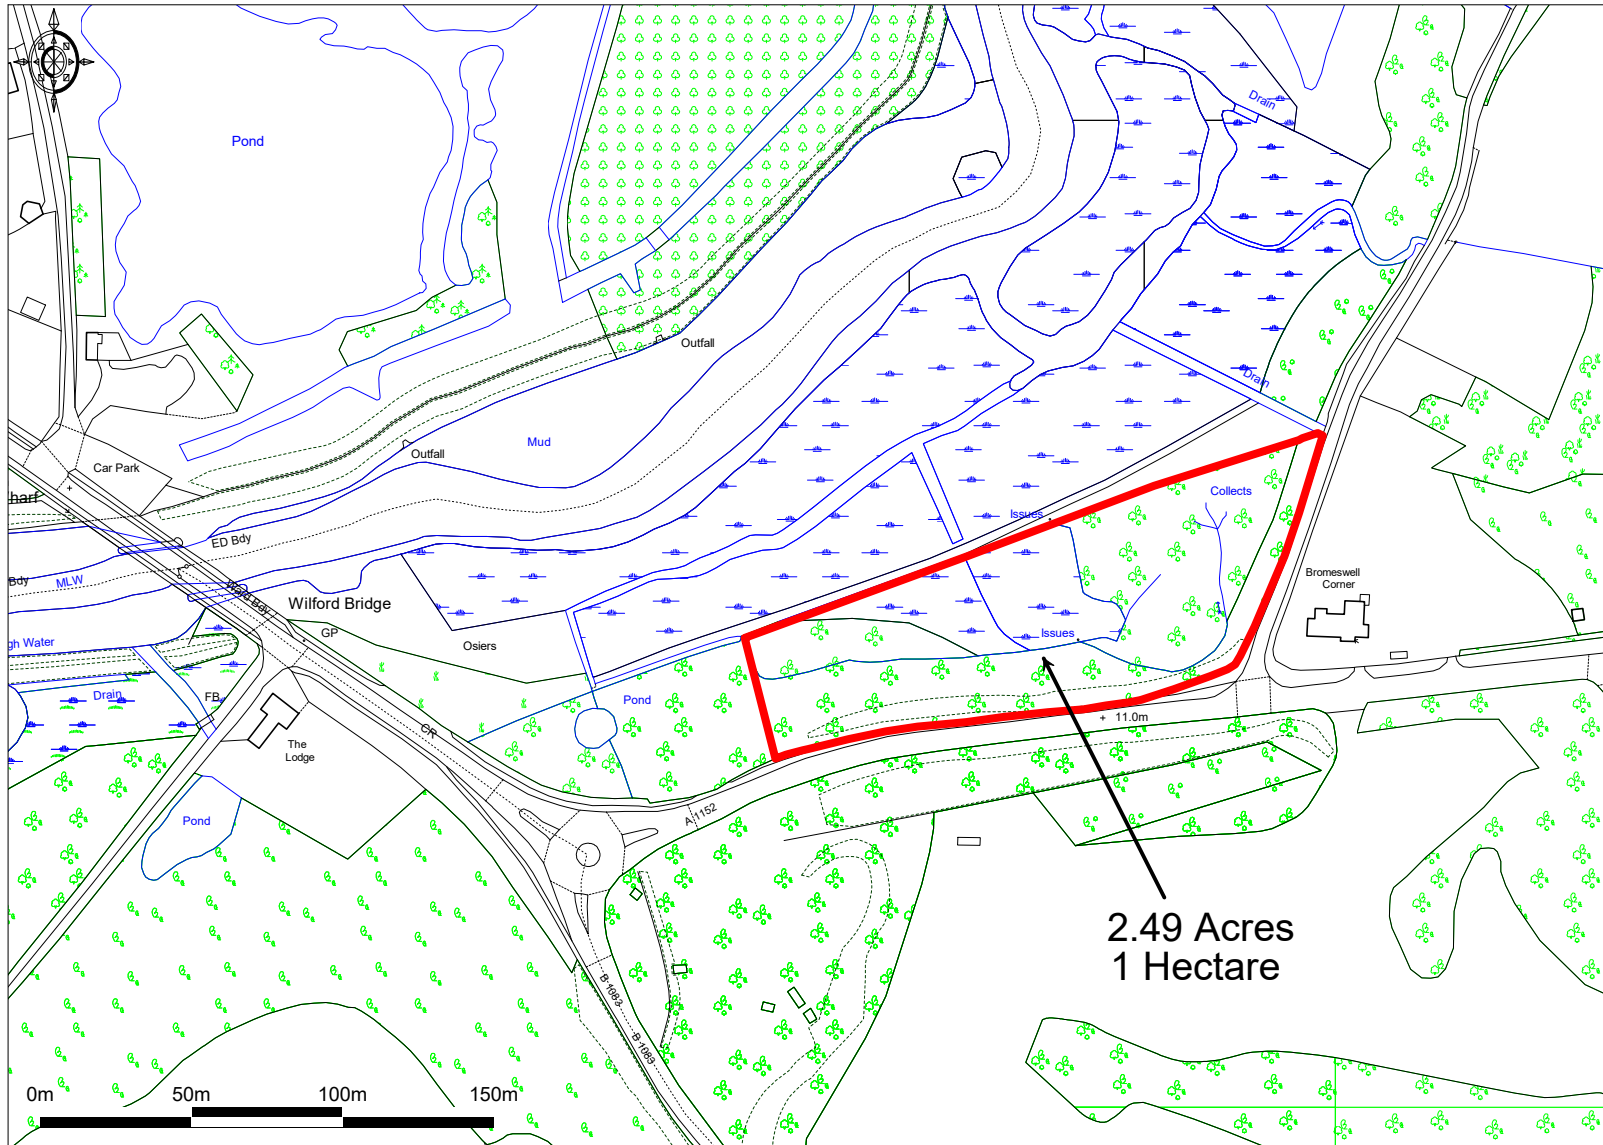

Land at Wilford Bridge, Bromeswell, Near Woodbridge, Suffolk

Ordnance Survey © Crown Copyright 2017. All rights reserved. Licence number 100022432. Plotted Scale - 1:2500