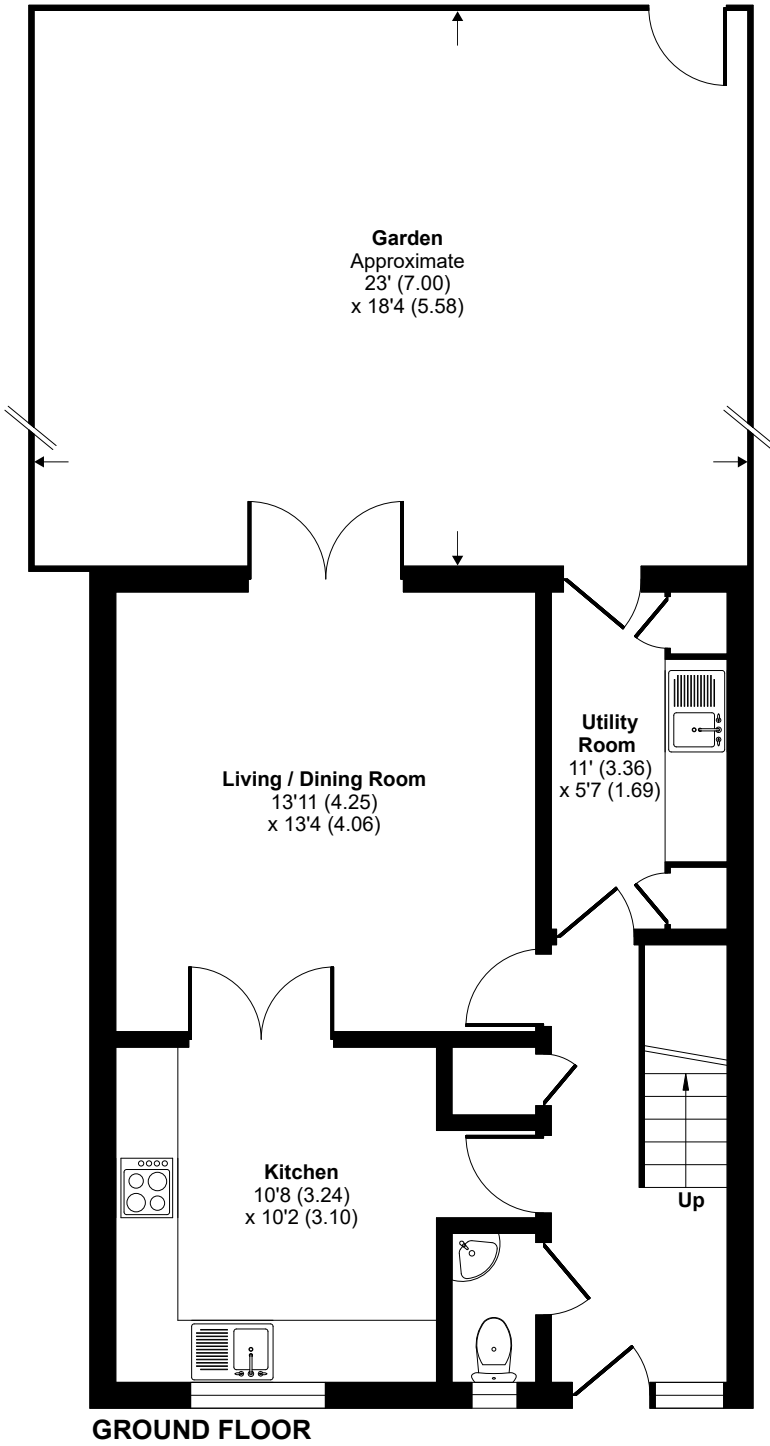

Kernow Crescent, Bude, EX23

Approximate Area = 972 sq ft / 90.3 sq m

Store = 19 sq ft / 1.7 sq m

Total = 991 sq ft / 92 sq m

For identification only - Not to scale

OUTBUILDING