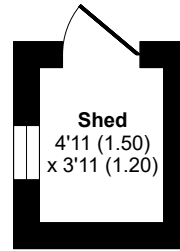

Kernow Crescent, Bude, EX23

Approximate Area = 972 sq ft / 90.3 sq m

Store = 19 sq ft / 1.7 sq m

Total = 991 sq ft / 92 sq m

For identification only - Not to scale

OUTBUILDING