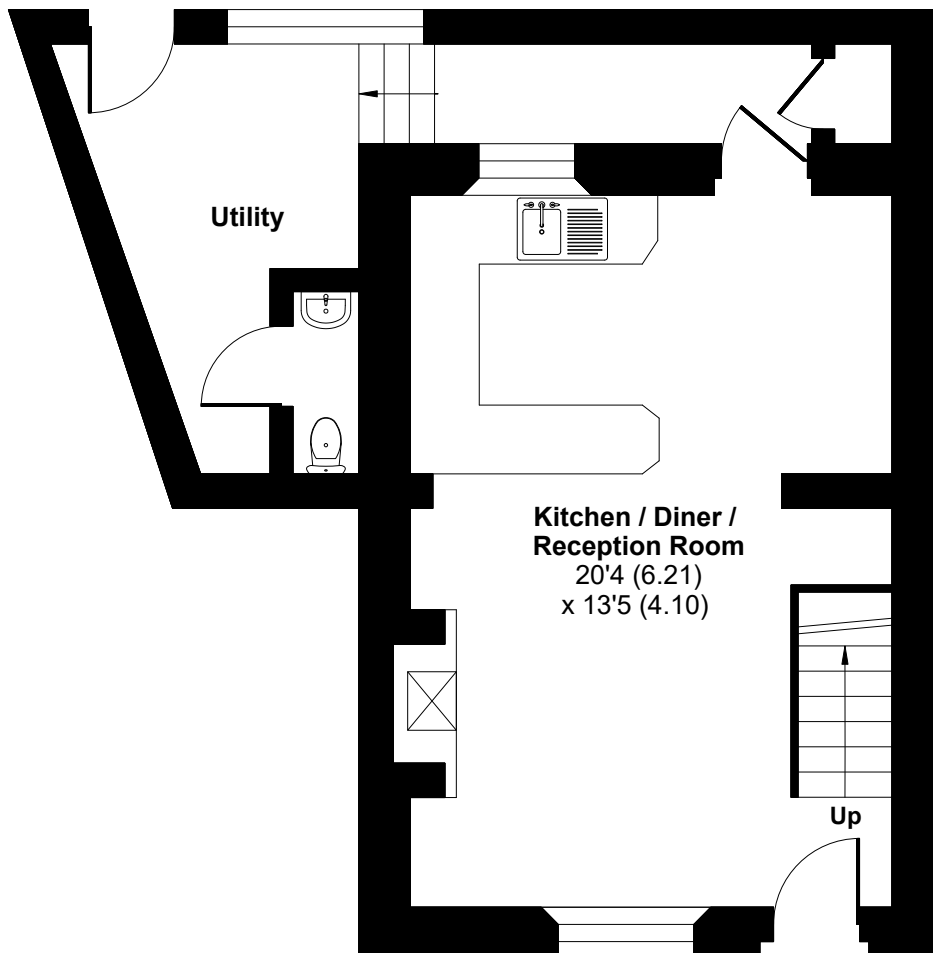

The Moors, Lostwithiel, PL22

Approximate Area = 778 sq ft / 72.2 sq m

For identification only - Not to scale

FIRST FLOOR

GROUND FLOOR