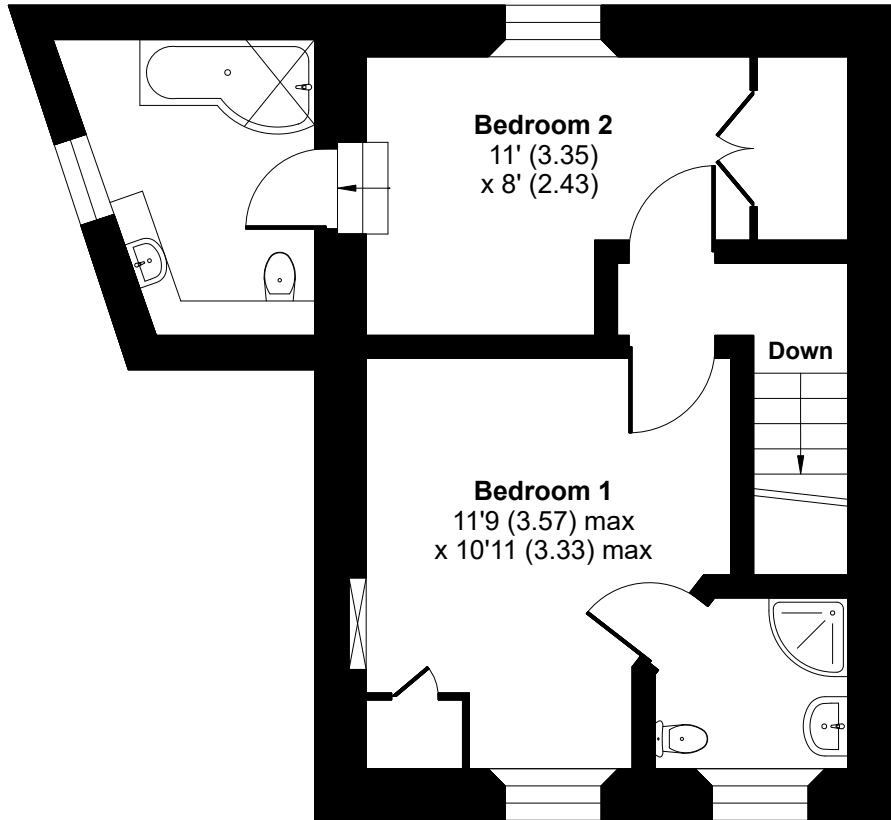

The Moors, Lostwithiel, PL22

Approximate Area = 778 sq ft / 72.2 sq m

For identification only - Not to scale

FIRST FLOOR

GROUND FLOOR