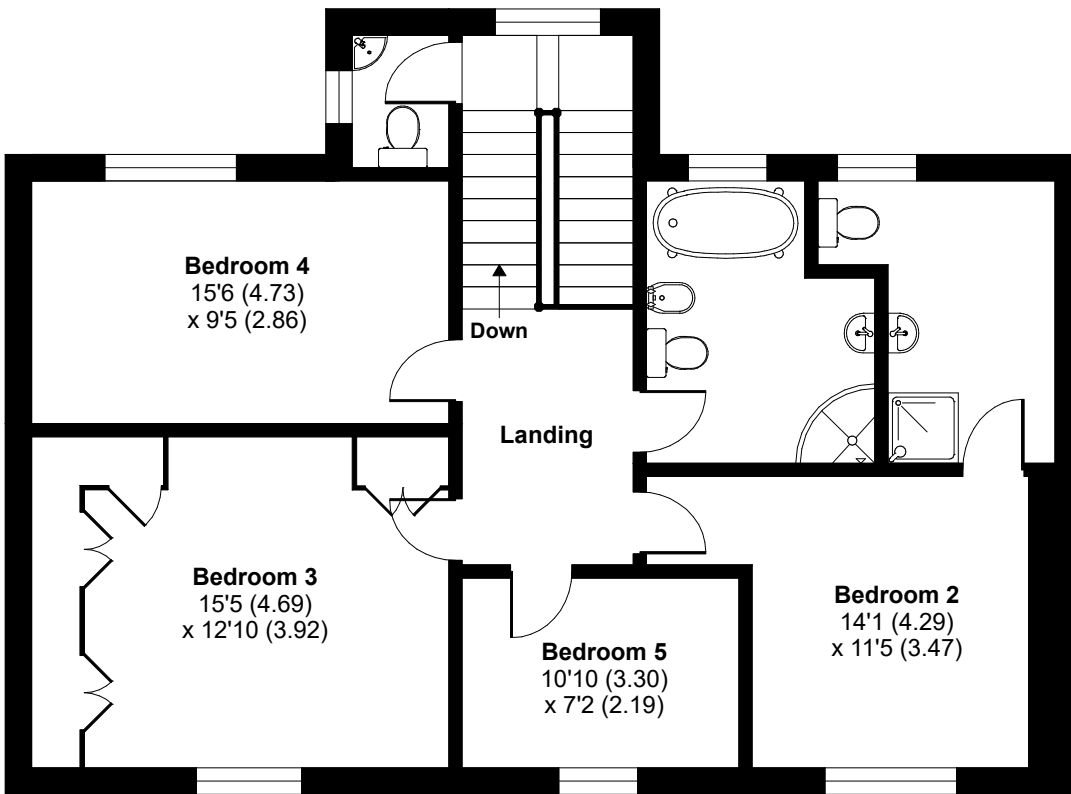

# Symons Terrace, Redruth, TR15

Approximate Area = 2187 sq ft / 203.2 sq m

For identification only - Not to scale

FIRST FLOOR

GROUND FLOOR