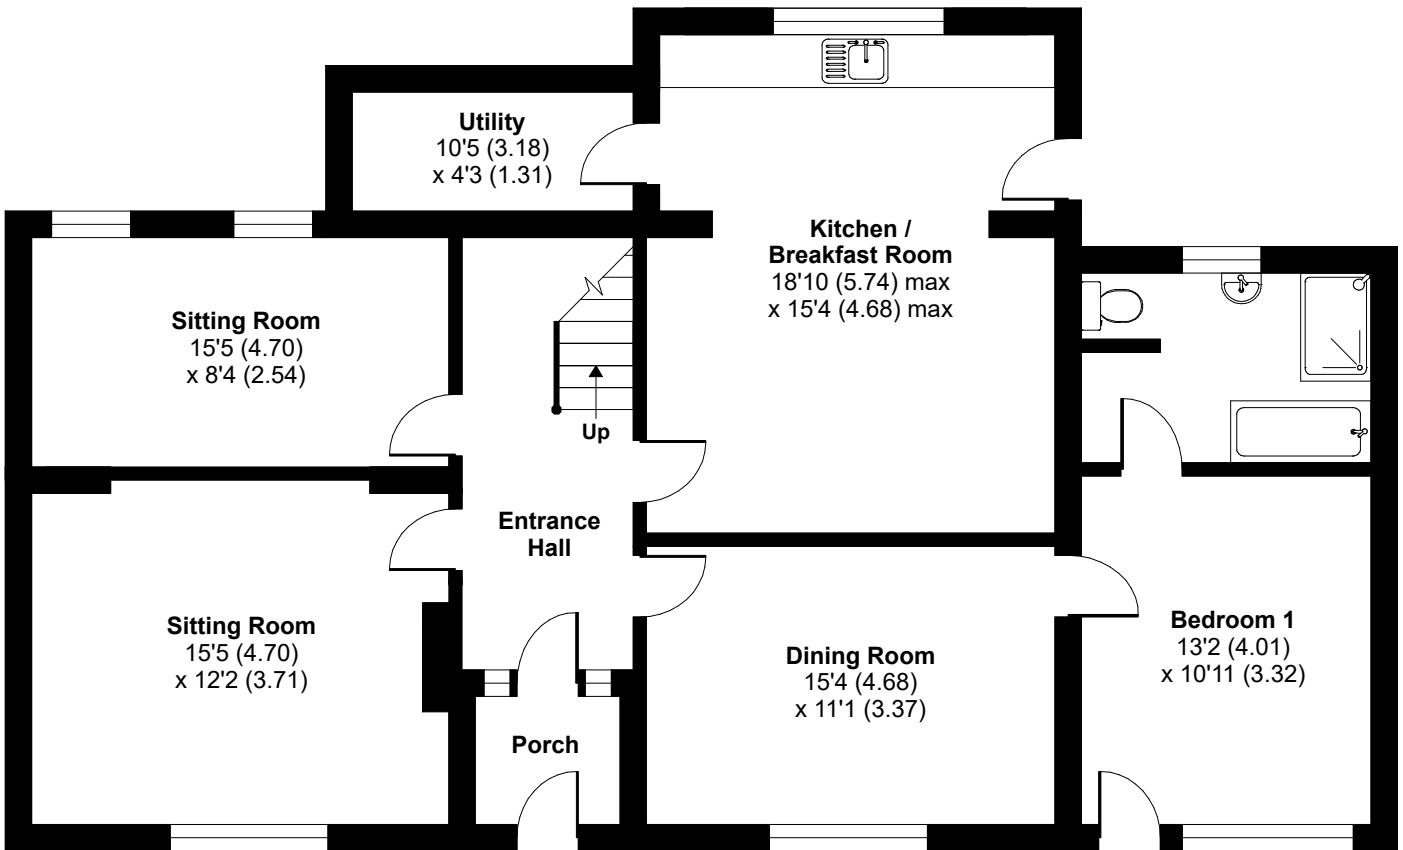

# Symons Terrace, Redruth, TR15

Approximate Area = 2187 sq ft / 203.2 sq m

For identification only - Not to scale

FIRST FLOOR

GROUND FLOOR