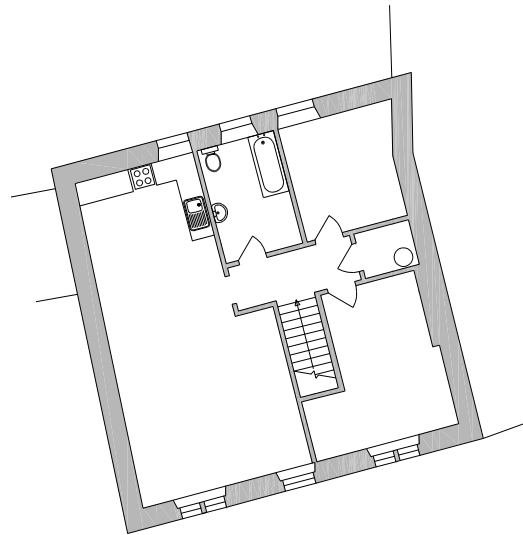

Property Address:

9 Forde Court  
Kidwelly  
Carmarthenshire  
SA17 4SU

Location Map - Scale 1:1250

Ordnance Survey (c) Crown Copyright 2023. All rights reserved. Licence number: 100046387

Scale 1:200

As supplied for A4 printing (Scale bar 50mm precisely)

Key:

Extent Of Demise

Version information:

v1.0 - 25.07.2023 - First issue

RedLinePlans.co.uk © 2023 0844 330 7526 Ref. 3310Lp

Any queries regarding this plan should in the first instance be referred back to Red Line Plans Ltd for clarification. Expected accuracy 30mm (1 sigma).

Do not photocopy or reduce this plan as the scale may be affected. Written documentation may contain more precise descriptions of boundary positions.