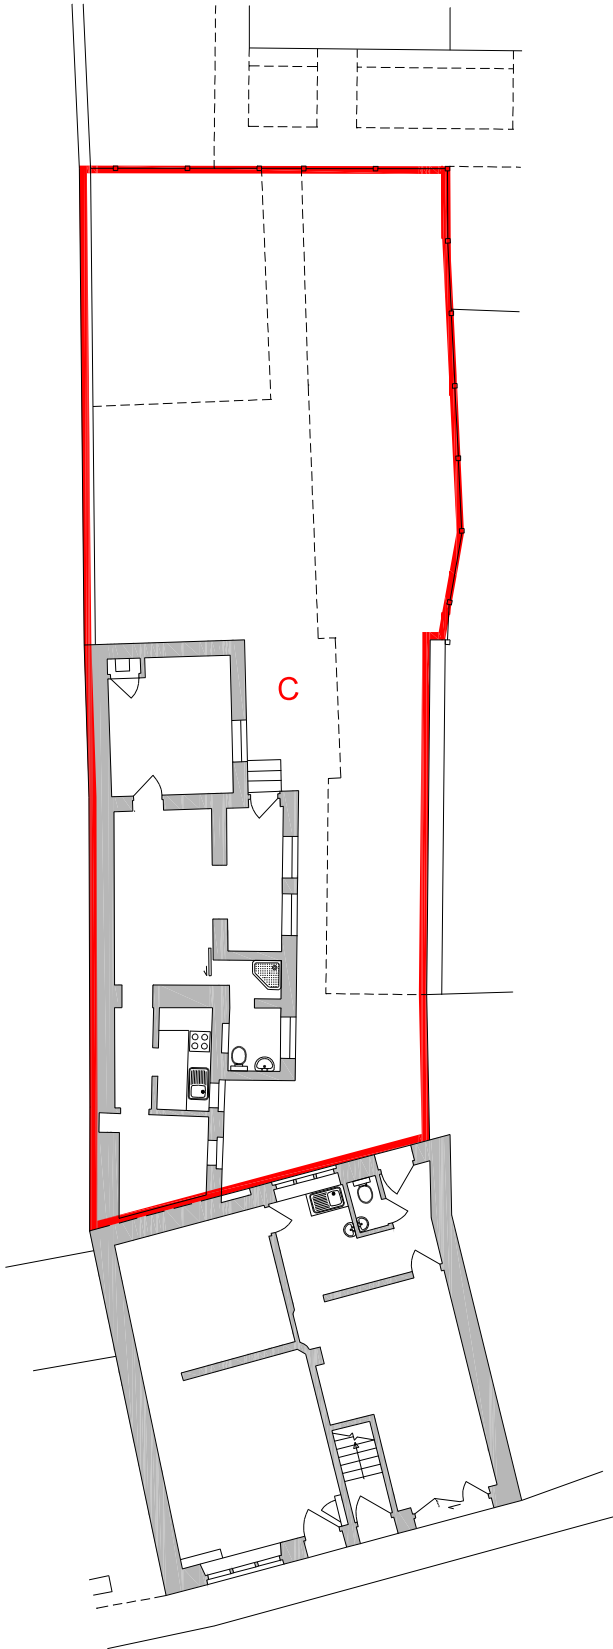

Property Address:

9 Forde Court  
Kidwelly  
Carmarthenshire  
SA17 4SU

Location Map - Scale 1:1250

Ordnance Survey (c) Crown Copyright 2023. All rights reserved. Licence number: 100046387

Scale 1:200

As supplied for A4 printing (Scale bar 50mm precisely)

Key:

Extent Of Demise

Version information:

v1.0 - 25.07.2023 - First issue

RedLinePlans.co.uk © 2023 0844 330 7526 Ref. 3310Lp

Any queries regarding this plan should in the first instance be referred back to Red Line Plans Ltd for clarification. Expected accuracy 30mm (1 sigma).

Do not photocopy or reduce this plan as the scale may be affected. Written documentation may contain more precise descriptions of boundary positions.