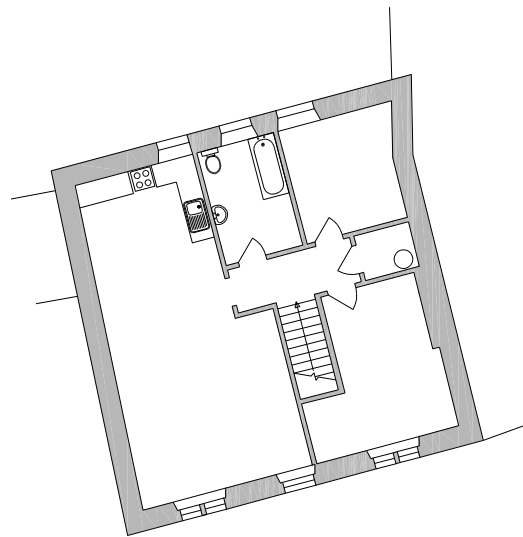

Property Address:

Shop Unit, 10 Causeway Street  
Kidwelly  
Carmarthenshire  
SA17 4SU

Location Map - Scale 1:1250

Ordnance Survey (c) Crown Copyright 2023. All rights reserved. Licence number: 100046387

Scale 1:200

As supplied for A4 printing (Scale bar 50mm precisely)

Key:

Extent Of Demise

Version information:

v1.0 - 25.07.2023 - First issue

RedLinePlans.co.uk © 2023 0844 330 7526 Ref. 3310Lp

Any queries regarding this plan should in the first instance be referred back to Red Line Plans Ltd for clarification. Expected accuracy 30mm (1 sigma).

Do not photocopy or reduce this plan as the scale may be affected. Written documentation may contain more precise descriptions of boundary positions.