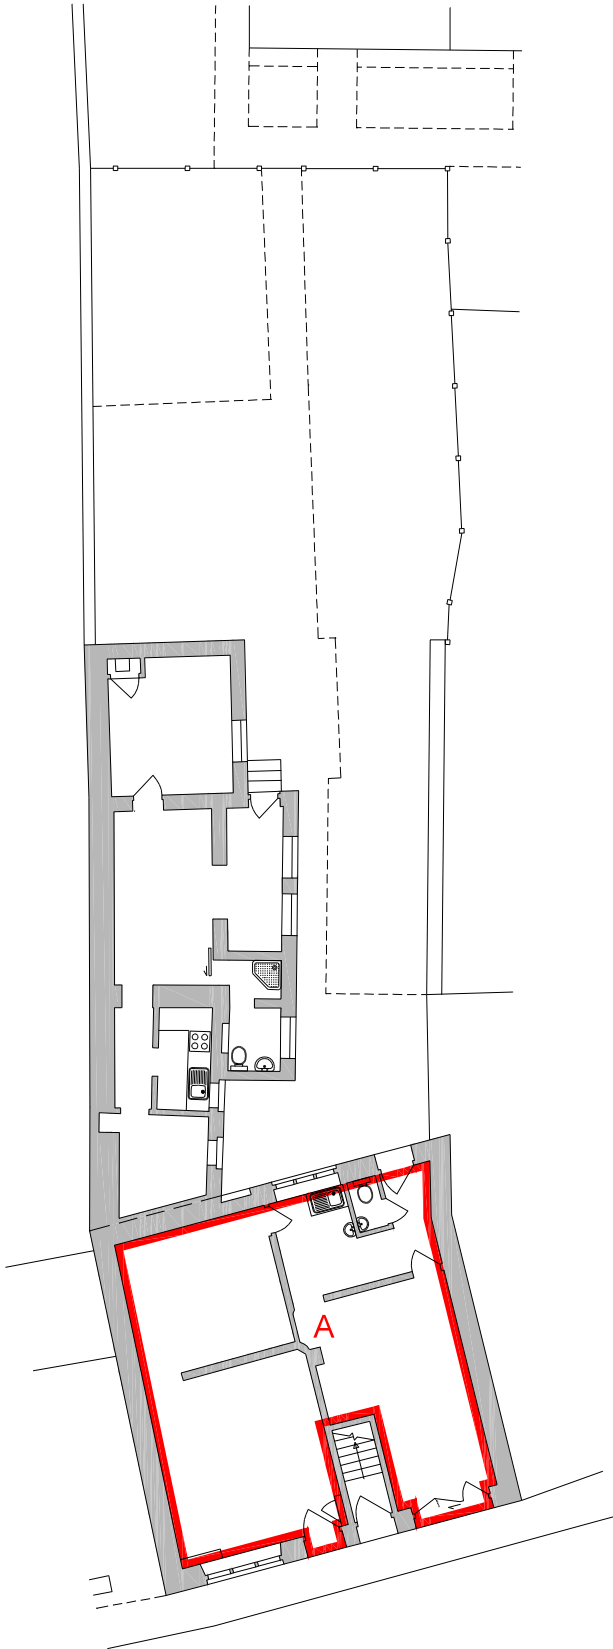

Property Address:

Shop Unit, 10 Causeway Street  
Kidwelly  
Carmarthenshire  
SA17 4SU

Location Map - Scale 1:1250

Ordnance Survey (c) Crown Copyright 2023. All rights reserved. Licence number: 100046387

Scale 1:200

As supplied for A4 printing (Scale bar 50mm precisely)

Key:

Extent Of Demise

Version information:

v1.0 - 25.07.2023 - First issue

RedLinePlans.co.uk © 2023 0844 330 7526 Ref. 3310Lp

Any queries regarding this plan should in the first instance be referred back to Red Line Plans Ltd for clarification. Expected accuracy 30mm (1 sigma).

Do not photocopy or reduce this plan as the scale may be affected. Written documentation may contain more precise descriptions of boundary positions.