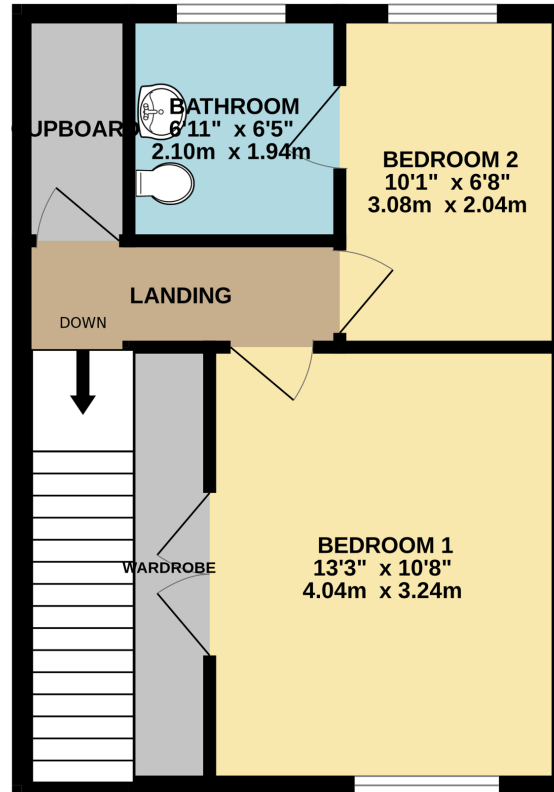

1ST FLOOR
381 sq.ft. (35.4 sq.m.) approx.

TOTAL FLOOR AREA : 864 sq.ft. (80.3 sq.m.) approx.