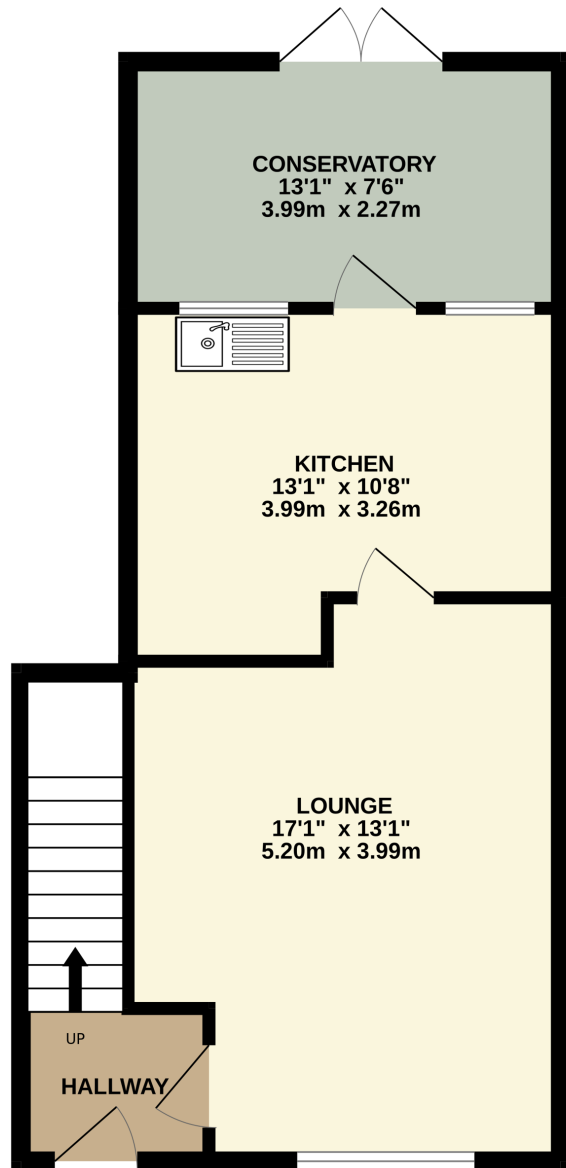

GROUND FLOOR
483 sq.ft. (44.9 sq.m.) approx.