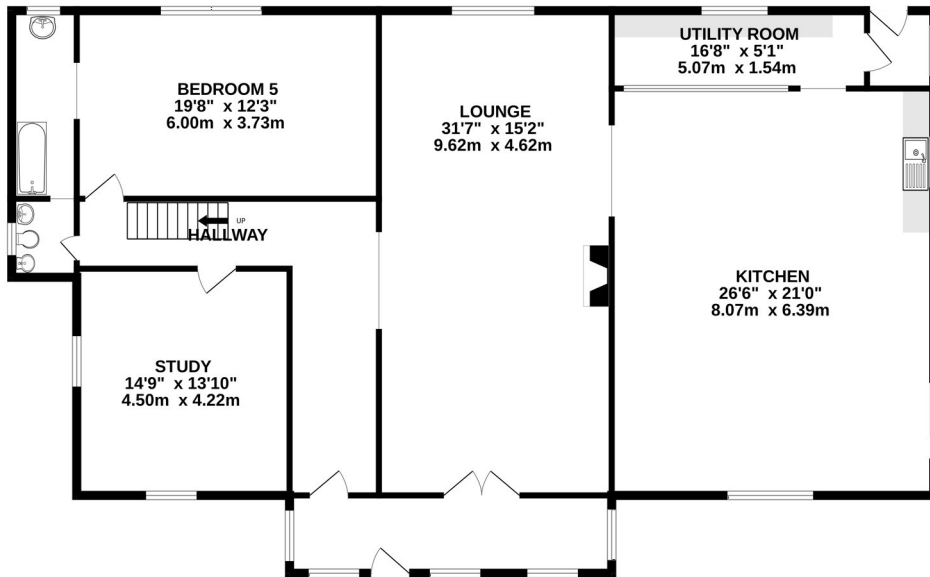

GROUND FLOOR
1934 sq.ft. (179.7 sq.m.) approx.

1ST FLOOR
1578 sq.ft. (146.6 sq.m.) approx.

TOTAL FLOOR AREA : 3512 sq.ft. (326.3 sq.m.) approx.
Measurements are approximate. Not to scale. Illustrative purposes only
Made with Metropix ©2026