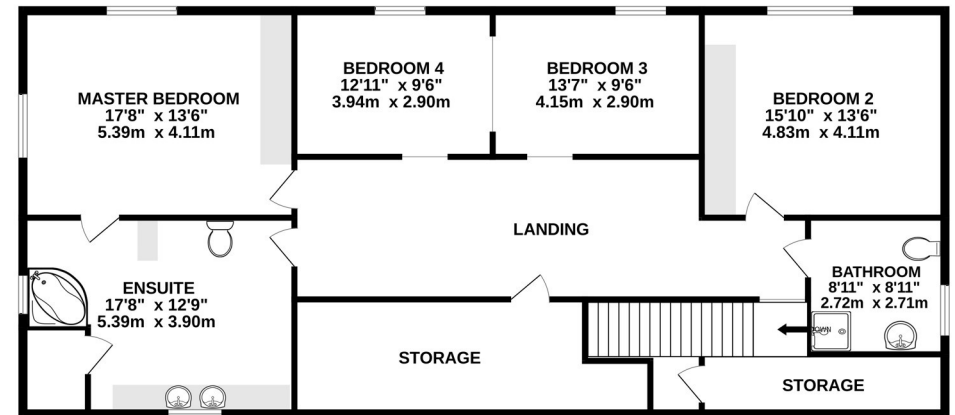

GROUND FLOOR
1934 sq.ft. (179.7 sq.m.) approx.

1ST FLOOR
1578 sq.ft. (146.6 sq.m.) approx.

TOTAL FLOOR AREA : 3512 sq.ft. (326.3 sq.m.) approx.
Measurements are approximate. Not to scale. Illustrative purposes only
Made with Metropix ©2026